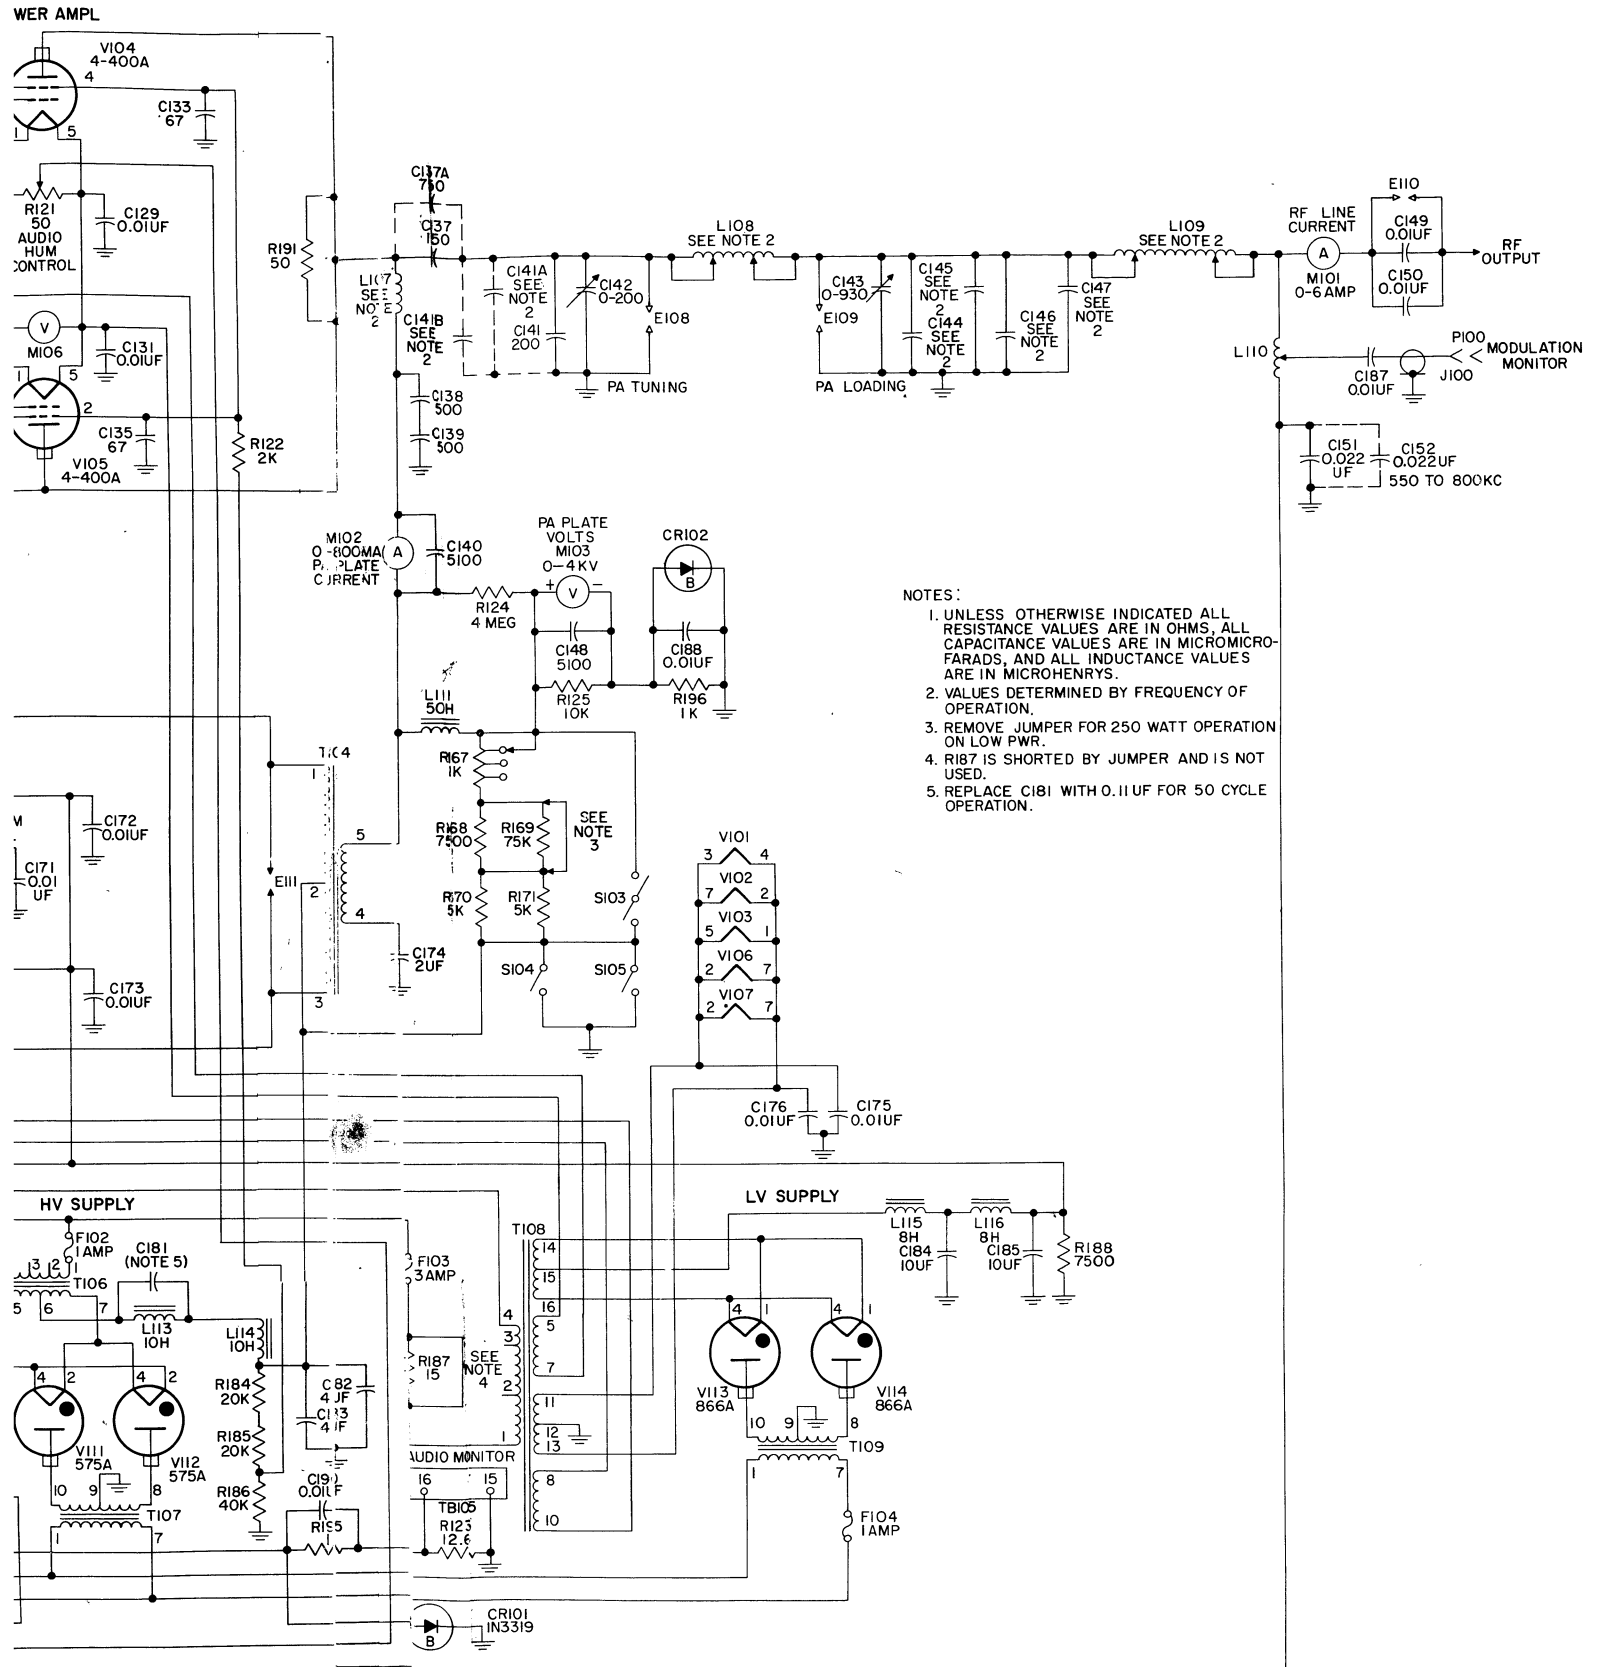

SECTION VII ILLUSTRATIONS

Figure 7-1. AM Broadcast Transmitter 20V-3, Schematic Diagram

OSC

IST BUFFER

DRIVER

POWER AMPL

AUDIO DRIVER

MODULATOR

ELECTRICAL WIRE CODE

EXAMPLES

UNSHIELDED WIRE, MIL TYPE B #22 AWG, WHITE WITH RED AND GREEN TRACERS:

 D
Type of Wire
 A
Size of Wire
 9
Color of Body
 25
Color of Tracers
— 4-1/4
Length of Wire in Inches
(Includes Stripping & Tinning)

SHEILED WIRE (SINGLE), MIL TYPE C, #15 AWG, WHITE WITH RED AND GREEN TRACERS:

 R
Type of Wire
 D
Size of Wire
 S
Shielded
 9
Color of Body
 25
Color of Tracers
— 4-1/4
Length of Wire in Inches
(Includes Stripping & Tinning)

SIZE OF WIRE CODE	
LETTER	SIZE
A	#22 AWG
B	#20
C	#18
D	#16
E	#14
F	#12
G	#10
H	#8
J	#6
K	#4
L	#2
M	#1
N	#0
P	#00
Q	#000
R	#0000
T	#28
V	#26
W	#24
X	#19
Y	#30
Z	

COLOR CODE	
NUMBER OR LETTER	COLOR
0	Black
1	Brown
2	Red
3	Orange
4	Yellow
5	Green
6	Blue
7	Violet
8	Gray (Slate)
9	White
a	Clear
b	Tan
c	Pink
d	Maroon
e	Light Green
f	Light Blue