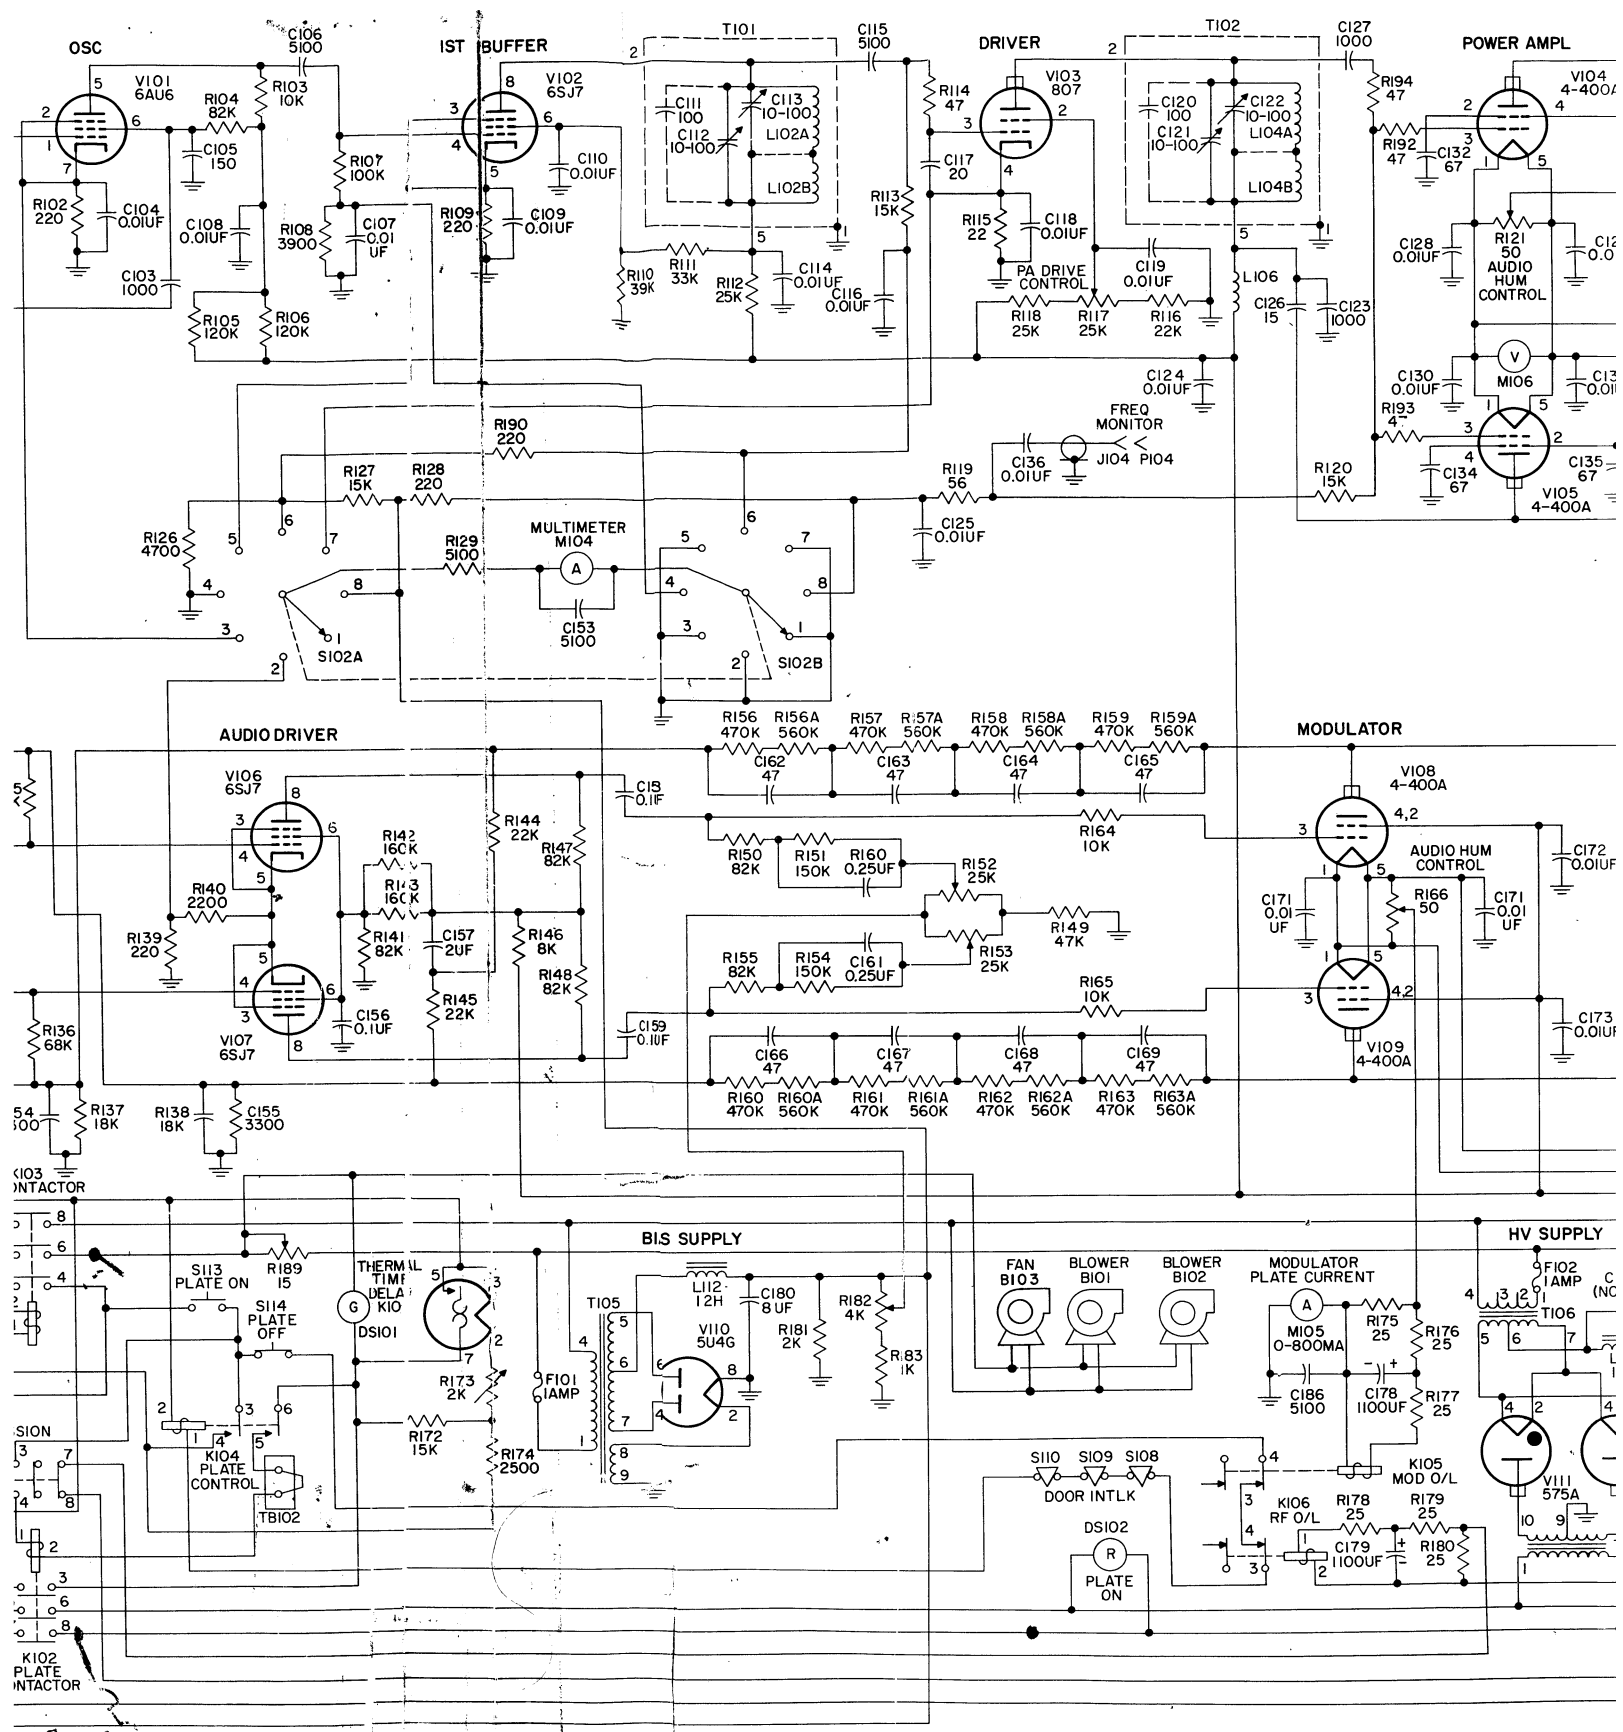

SECTION VII ILLUSTRATIONS

Figure 7-1. AM Broadcast Transmitter 20V-3, Schematic Diagram

OSC

IST BUFFER

DRIVER

POWER AMPL

AUDIO DRIVER

MODULATOR

ELECTRICAL WIRE CODE

EXAMPLES

UNSHIELDED WIRE, MIL TYPE B #22 AWG, WHITE WITH RED AND GREEN TRACERS:

 D
Type of Wire
 A
Size of Wire
 9
Color of Body
 25
Color of Tracers
— 4-1/4
Length of Wire in Inches
(Includes Stripping & Tinning)

SHEILED WIRE (SINGLE), MIL TYPE C, #15 AWG, WHITE WITH RED AND GREEN TRACERS:

 R
Type of Wire
 D
Size of Wire
 S
Shielded
 9
Color of Body
 25
Color of Tracers
— 4-1/4
Length of Wire in Inches
(Includes Stripping & Tinning)

SIZE OF WIRE CODE	
LETTER	SIZE
A	#22 AWG
B	#20
C	#18
D	#16
E	#14
F	#12
G	#10
H	#8
J	#6
K	#4
L	#2
M	#1
N	#0
P	#00
Q	#000
R	#0000
T	#28
V	#26
W	#24
X	#19
Y	#30
Z	

COLOR CODE	
NUMBER OR LETTER	COLOR
0	Black
1	Brown
2	Red
3	Orange
4	Yellow
5	Green
6	Blue
7	Violet
8	Gray (Slate)
9	White
a	Clear
b	Tan
c	Pink
d	Maroon
e	Light Green
f	Light Blue