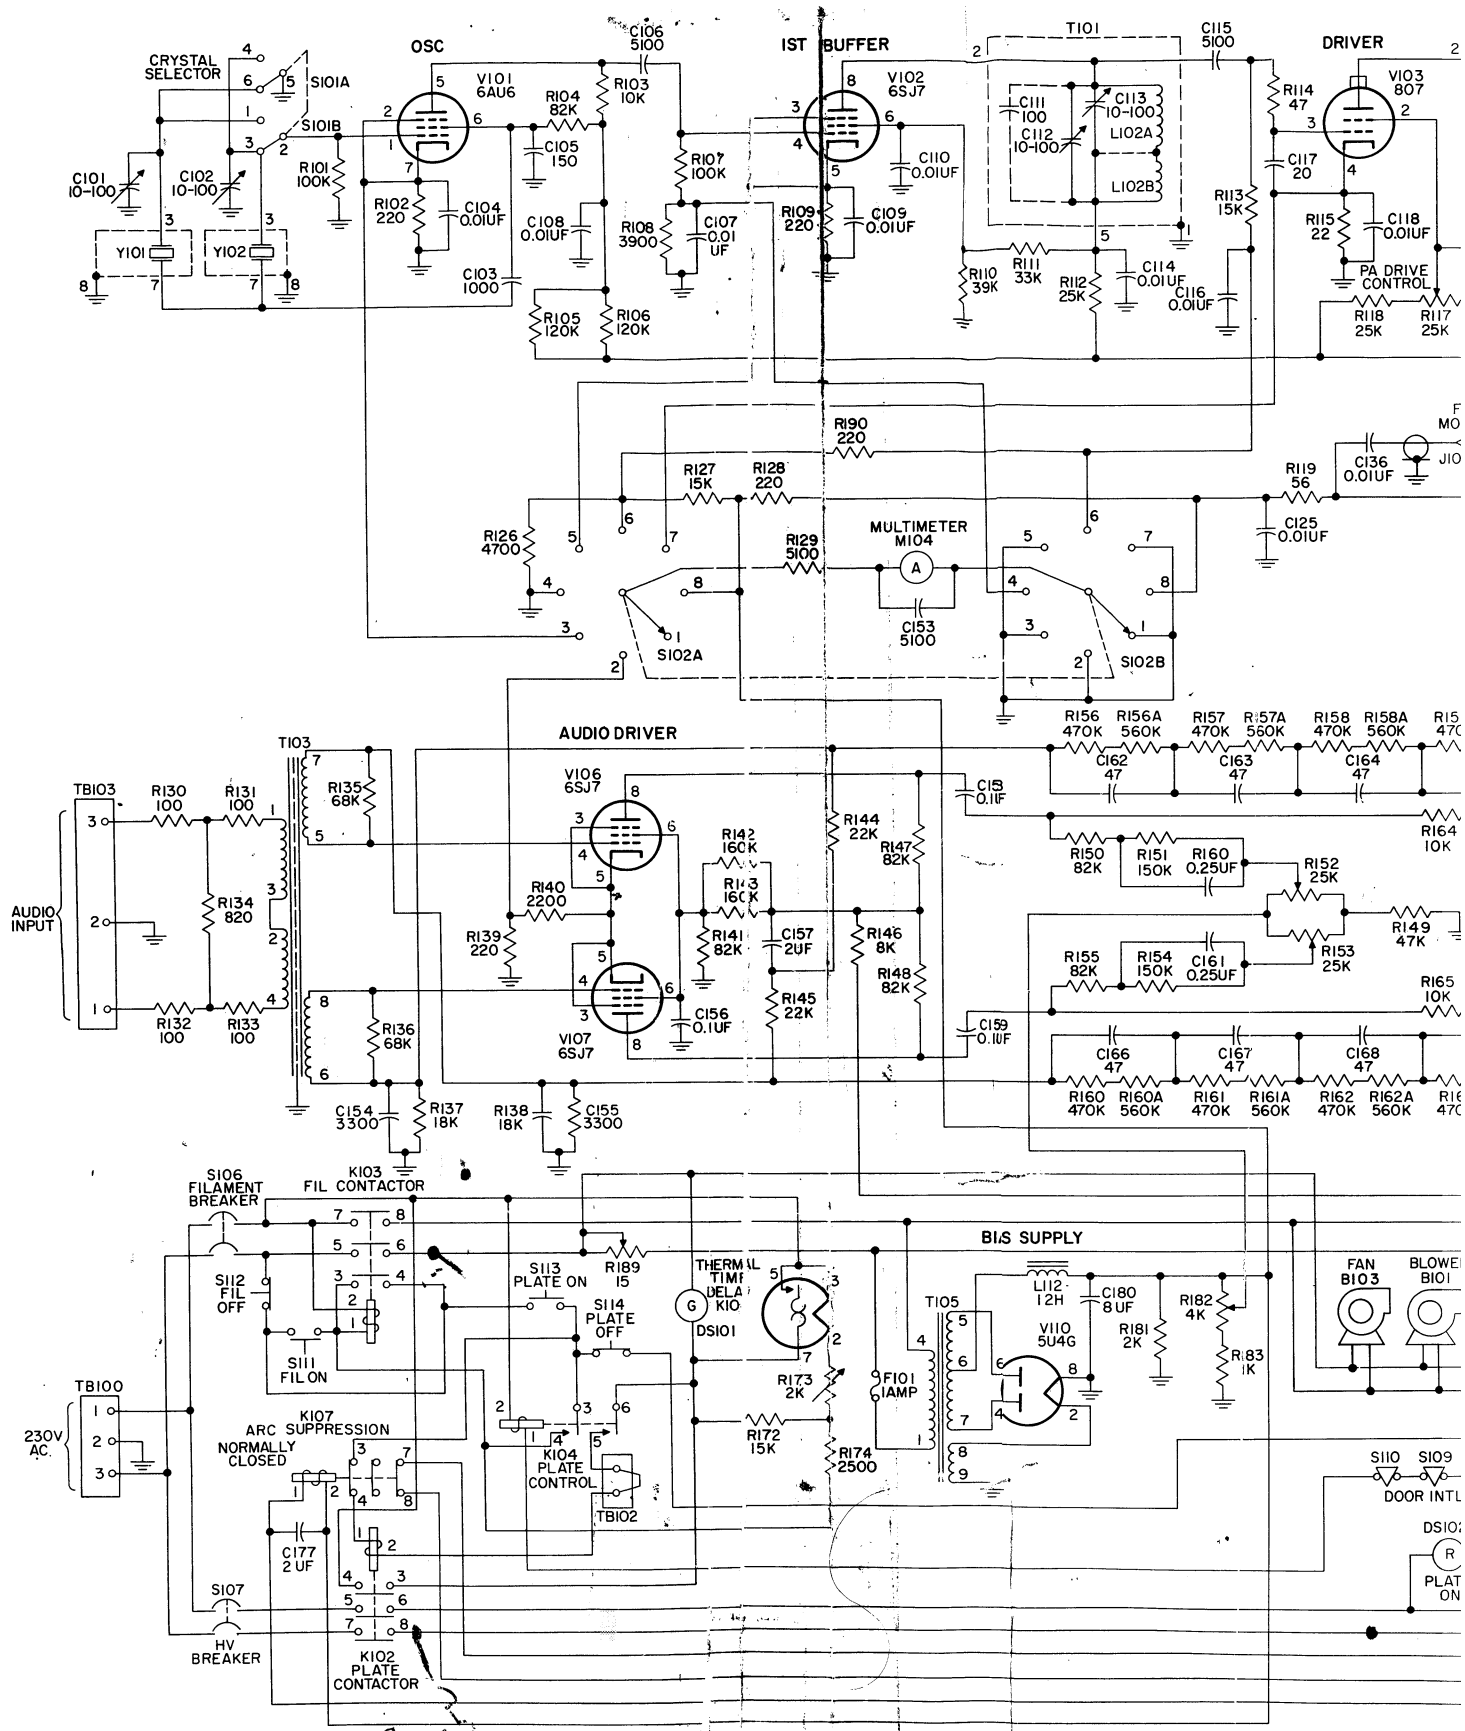

ELECTRICAL WIRE CODE

EXAMPLES

UNSHIELDED WIRE, MIL TYPE B #22 AWG, WHITE WITH RED AND GREEN TRACERS:

 D
Type of Wire
 A
Size of Wire
 9
Color of Body
 25
Color of Tracers
— 4-1/4
Length of Wire in Inches
(Includes Stripping & Tinning)

SHEILED WIRE (SINGLE), MIL TYPE C, #15 AWG, WHITE WITH RED AND GREEN TRACERS:

 R
Type of Wire
 D
Size of Wire
 S
Shielded
 9
Color of Body
 25
Color of Tracers
— 4-1/4
Length of Wire in Inches
(Includes Stripping & Tinning)

SIZE OF WIRE CODE	
LETTER	SIZE
A	#22 AWG
B	#20
C	#18
D	#16
E	#14
F	#12
G	#10
H	#8
J	#6
K	#4
L	#2
M	#1
N	#0
P	#00
Q	#000
R	#0000
T	#28
V	#26
W	#24
X	#19
Y	#30
Z	

COLOR CODE	
NUMBER OR LETTER	COLOR
0	Black
1	Brown
2	Red
3	Orange
4	Yellow
5	Green
6	Blue
7	Violet
8	Gray (Slate)
9	White
a	Clear
b	Tan
c	Pink
d	Maroon
e	Light Green
f	Light Blue